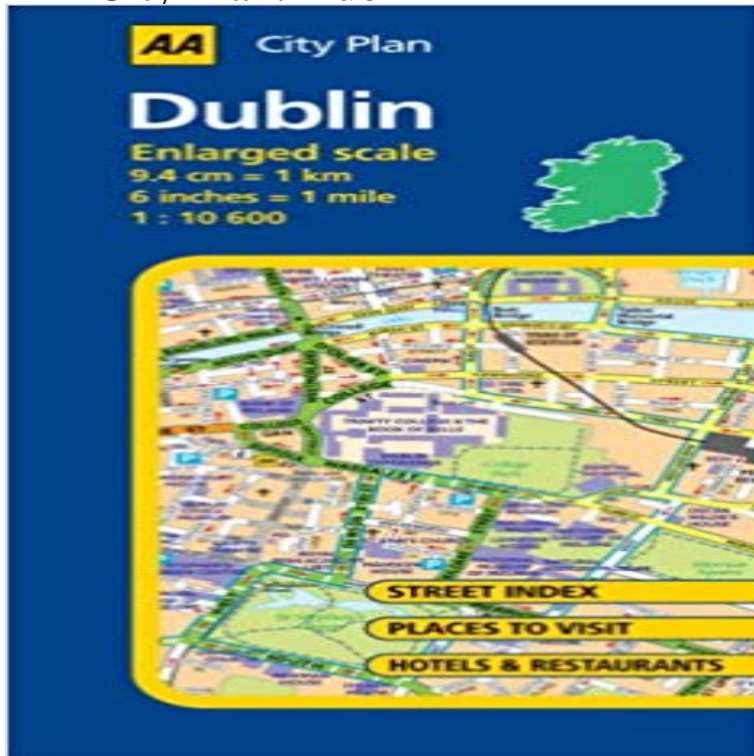

AA City Plan: Dublin

Useful for motoring around Dublin, this title presents a route-planning sheet map with mapping from the experts at the AA. The map combines design and road detail with a scale to ensure that you never lose your way. It is presented in a durable encapsulated cover and a convenient easy-to-carry size.