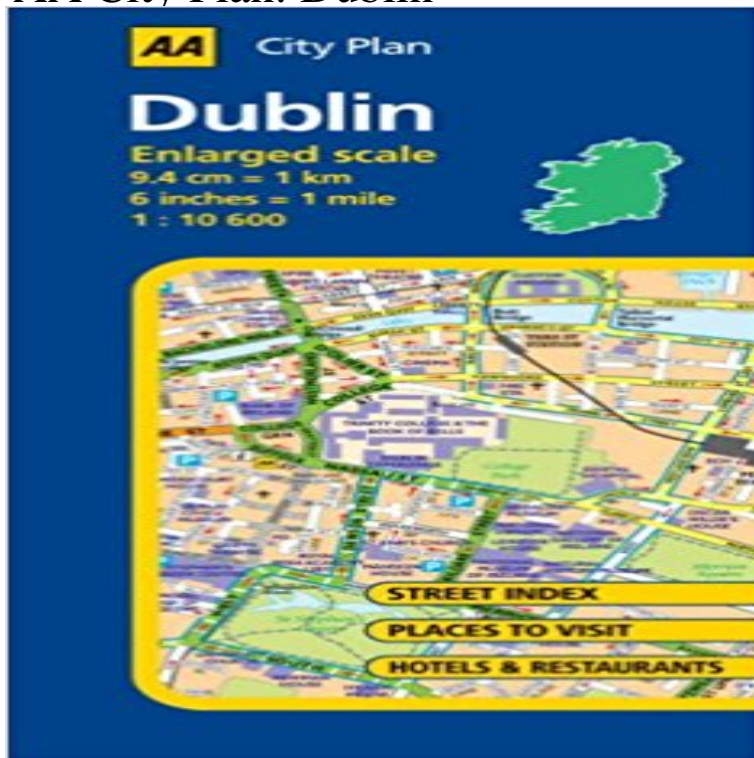

## AA City Plan: Dublin

Useful for motoring around Dublin, this title presents a route-planning sheet map with mapping from the experts at the AA. The map combines design and road detail with a scale to ensure that you never lose your way. It is presented in a durable encapsulated cover and a convenient easy-to-carry size.