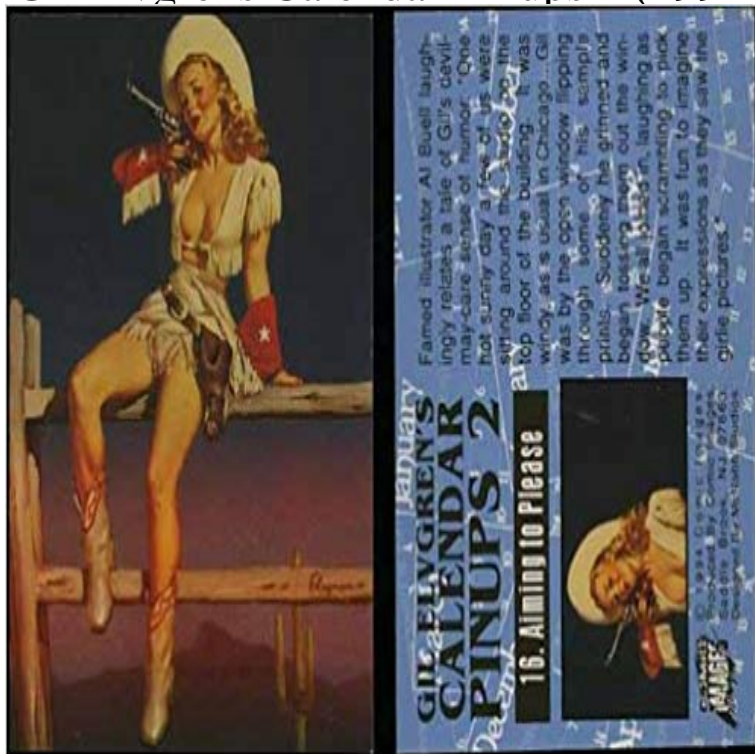

Gil Elvgrens Calendar Pinups 2 (1994 Trading Card #16)

Card #16 of the 90 card set.

[\[PDF\] Feng Shui: Feng Shui Office Secrets Revealed! Create Peace Where There Isnt and Get More Done \(feng shui office, reiki manual, reiki attunement\) \(feng ... guide, feng shui, interior design Book 1\)](#)