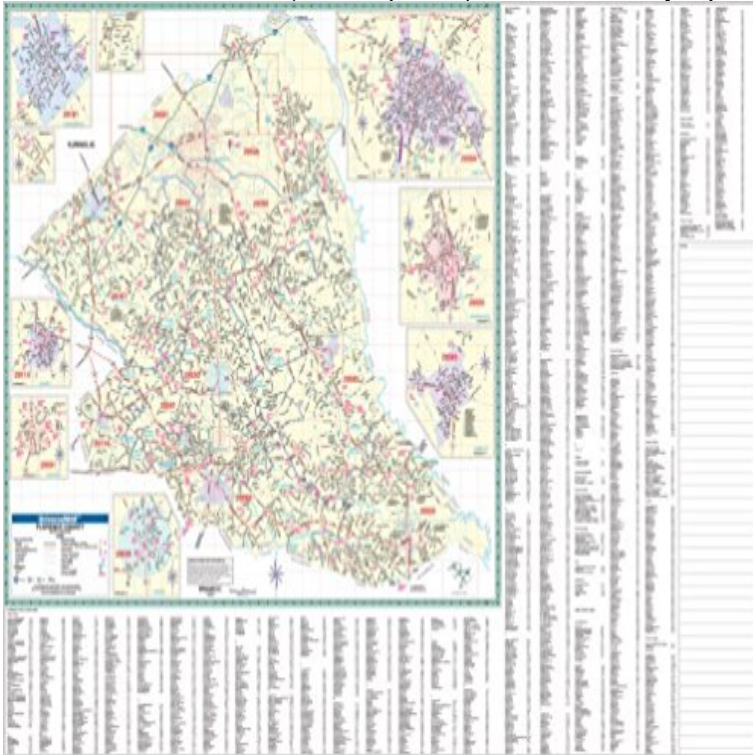

2009 Florence, SC (City Wall Maps)

The 2009 Florence/Florence County, South Carolina Wall Map and adjacent areas by Universal Map includes approximately 600 new streets and changes. Shows complete street detail with boundaries north to the Darlington County line; south to the Williamsburg County line; east to the Marion County line; and west to the Lee and Darlington County lines. The upper half of the map shows the entire county and the lower half shows Florence with insets of Pamplico, Scranton, Johnsonville, Lake City, Coward, Olanta, and Timmonsville. Features all streets/highways, government buildings, airports, golf courses/country clubs, railroads, longitude/latitude lines, zip codes/boundaries, shopping centers, recreational parks, mileage circles, cemeteries, educational facilities, hospitals, post offices, city limits and annexations, fire/police stations, and more. Measures 48 x 72 is lithographed in 8 colors, laminated, indexed on the face of the map, and includes framing rails on top and bottom for easy wall mounting. Railed wall maps can be turned into pull down maps on spring rollers for an additional \$30.

Warner Robins GA Dublin Perry Byron Wall Maps - State, County & Cities - South Carolina . WALL MAP. 2009 5th edition The Florence/Florence County, SC Wall Map by Universal Map has added **Reporter arrested while trying to question Cabinet member** Oct 23, 2010 Ed moved to New York City in 1930, where he worked for National City Bank for seven years during that Edmund D. Steele died on March 27, 2009. .. Bennington County Wall-Map, 1856 .. he was confined in Pemberton, Libby, Belle Island, Andersonville, Ga., and Florence, S.C., as a prisoner of war.