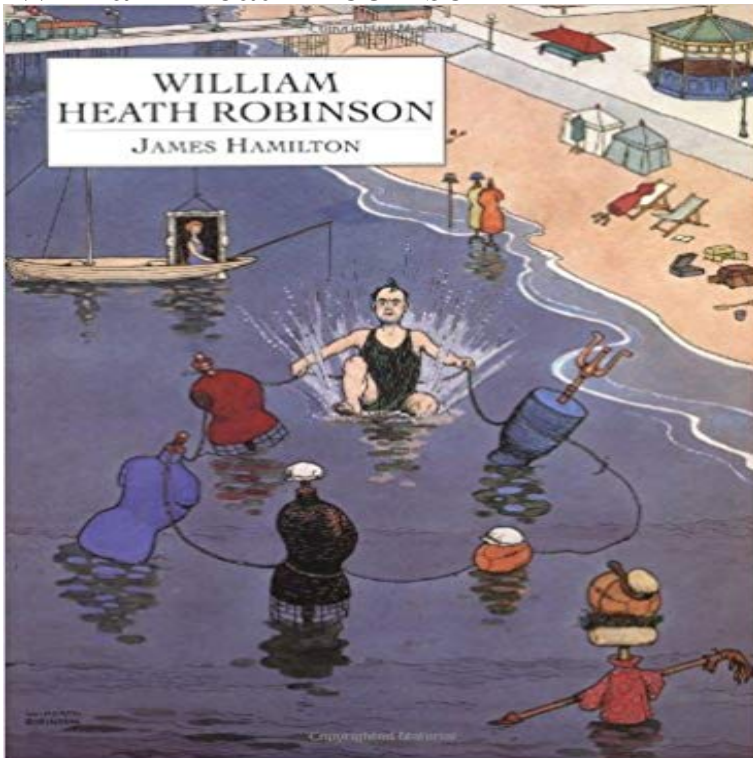

William Heath Robinson

William Heath Robinson (1872-1944) dreamed of a romantic life as an itinerant landscape painter. Instead, he remained in North London and became the greatest comic draughtsman of the century, and one of those rare individuals whose names have entered the language as adjectives. Although his name is now synonymous with any complicated, ramshackle mechanical apparatus for doing something relatively simple, the true Heath Robinson contraption was thought out with a child's solemn logic, executed with a craftsman's care, and accompanied by the ultimate in deadpan captions. In this first full account of William Heath Robinson's life and work, James Hamilton draws on the Robinson family archives to explore the personality of this convivial family man and deeply serious artist. He traces the influences on his art, the development of his uniquely individual humorous style, and the unexpected path that his career followed: the switch from landscapes to book illustration, and early success as illustrator of Poe, Rabelais and Hans Andersen; the creation of his engaging comic character Uncle Lubin, his cartoons for magazines, and the First World War anti-German satires which earned him an enth

[\[PDF\] Namor: The First Mutant #4](#)

[\[PDF\] Cabal](#)

[\[PDF\] Punisher War Journal \(2006-2009\) #13](#)

[\[PDF\] Tuscany \(Regional Guides\)](#)

[\[PDF\] Summary of the Whole-Brain Child: By Daniel J. Siegel and Tina Payne Bryson Includes Analysis](#)