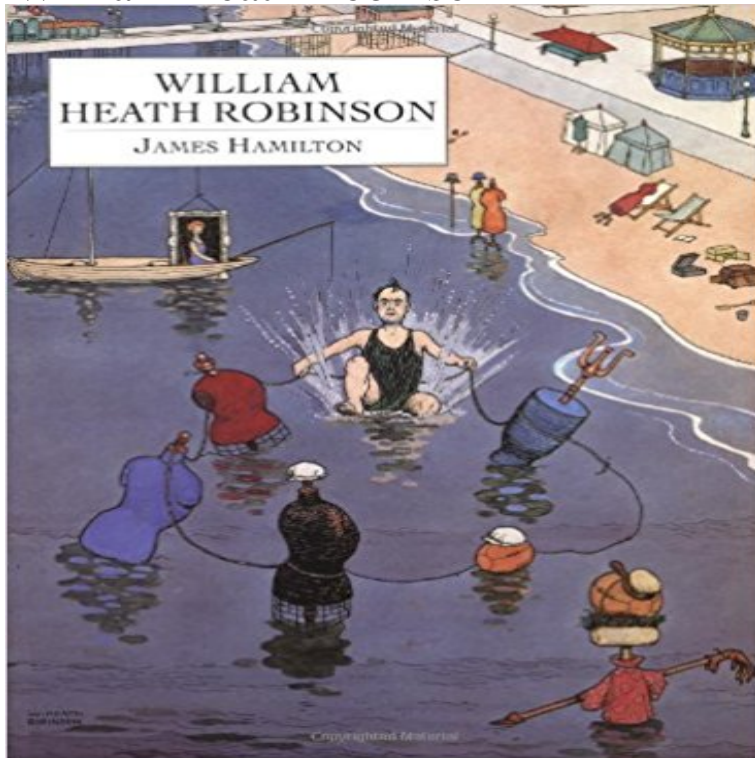

William Heath Robinson

William Heath Robinson (1872-1944) dreamed of a romantic life as an itinerant landscape painter. Instead, he remained in North London and became the greatest comic draughtsman of the century, and one of those rare individuals whose names have entered the language as adjectives. Although his name is now synonymous with any complicated, ramshackle mechanical apparatus for doing something relatively simple, the true Heath Robinson contraption was thought out with a child's solemn logic, executed with a craftsman's care, and accompanied by the ultimate in deadpan captions. In this first full account of William Heath Robinson's life and work, James Hamilton draws on the Robinson family archives to explore the personality of this convivial family man and deeply serious artist. He traces the influences on his art, the development of his uniquely individual humorous style, and the unexpected path that his career followed: the switch from landscapes to book illustration, and early success as illustrator of Poe, Rabelais and Hans Andersen; the creation of his engaging comic character Uncle Lubin, his cartoons for magazines, and the First World War anti-German satires which earned him an enth

[\[PDF\] Namor: The First Mutant #4](#)

[\[PDF\] Cabal](#)

[\[PDF\] Punisher War Journal \(2006-2009\) #13](#)

[\[PDF\] Tuscany \(Regional Guides\)](#)

[\[PDF\] Summary of the Whole-Brain Child: By Daniel J. Siegel and Tina Payne Bryson Includes Analysis](#)