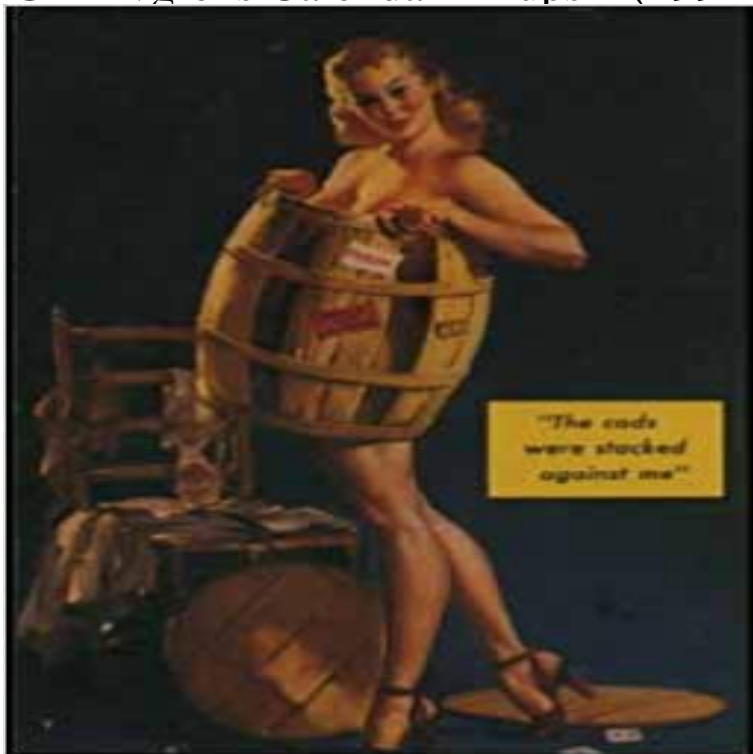

Gil Elvgrens Calendar Pinups 2 (1994 Trading Card #19)

Card #19 of the 90 card set.

[\[PDF\] The Matador of the Five Towns: And Other Stories - Primary Source Edition](#)

[\[PDF\] The Indoor Garden Book: The Complete Guide to the Creative Use of Plants and Flowers in the Home](#)

[\[PDF\] Clive Barkers Hellraiser No. 16 Cover B](#)

[\[PDF\] Wild is the Day / the Poppy Field](#)

[\[PDF\] Superman: Return to Krypton](#)

[\[PDF\] Tom Strong #9](#)

[\[PDF\] Death of Superman Book & DVD Set](#)