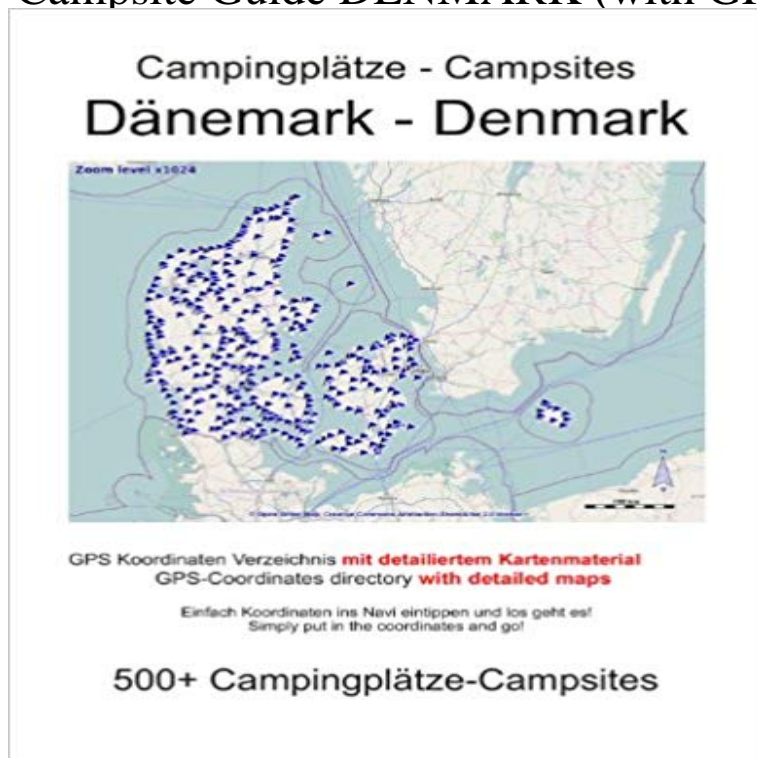

Campsite Guide DENMARK (with GPS Data and detailed Maps)

This is a campsite directory with a comprehensive list of campsites in Belgium. Each site is listed with GPS coordinates which you simply type in your device and go. There is also an overview map showing the location of sites and DETAILED MAPS. It can be used with all devices available that allow manual input of coordinates.

[\[PDF\] Trinity of Sin - Phantom Stranger Vol. 3: The Crack in Creation \(Trinity of Sin. Phantom Stranger\)](#)

[\[PDF\] Fantastic Four \(1961-1998\) #276](#)

[\[PDF\] Small Town Sustainability: Economic, Social, and Environmental Innovation](#)

[\[PDF\] Bad Luck: A Novel, Volume 3](#)

[\[PDF\] The Grand Canyon Trip: New Mexico Colorado Utah and Arizona](#)

[\[PDF\] Low Budget Shooting: Do It Yourself Solutions to Professional Photo Gear](#)

[\[PDF\] Banksys Bristol](#)