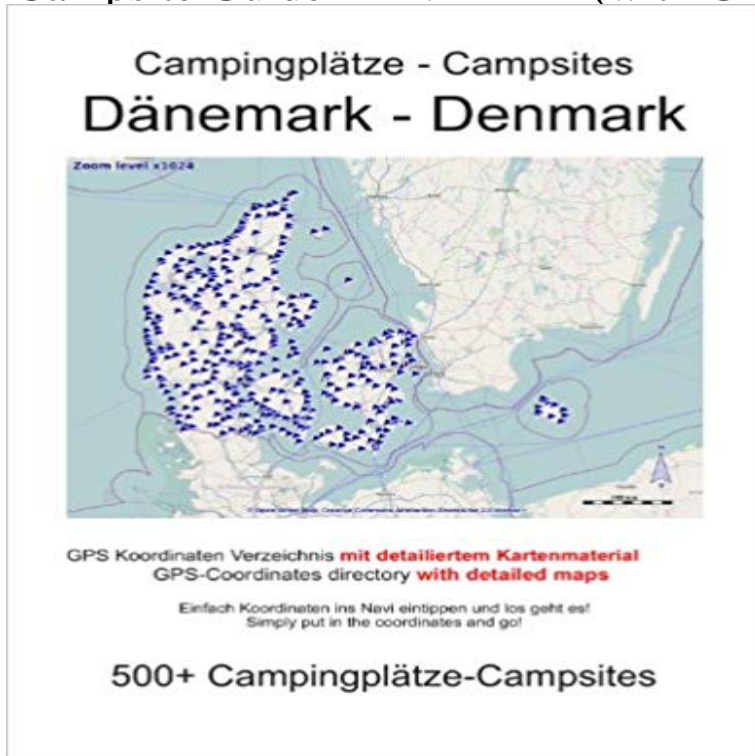

Campsite Guide DENMARK (with GPS Data and detailed Maps)

This is a campsite directory with a comprehensive list of campsites in Belgium. Each site is listed with GPS coordinates which you simply type in your device and go. There is also an overview map showing the location of sites and DETAILED MAPS. It can be used with all devices available that allow manual input of coordinates.

[\[PDF\] Trinity of Sin - Phantom Stranger Vol. 3: The Crack in Creation \(Trinity of Sin, Phantom Stranger\)](#)

[\[PDF\] Fantastic Four \(1961-1998\) #276](#)

[\[PDF\] Small Town Sustainability: Economic, Social, and Environmental Innovation](#)

[\[PDF\] Bad Luck: A Novel, Volume 3](#)

[\[PDF\] The Grand Canyon Trip: New Mexico Colorado Utah and Arizona](#)

[\[PDF\] Low Budget Shooting: Do It Yourself Solutions to Professional Photo Gear](#)

[\[PDF\] Banksys Bristol](#)